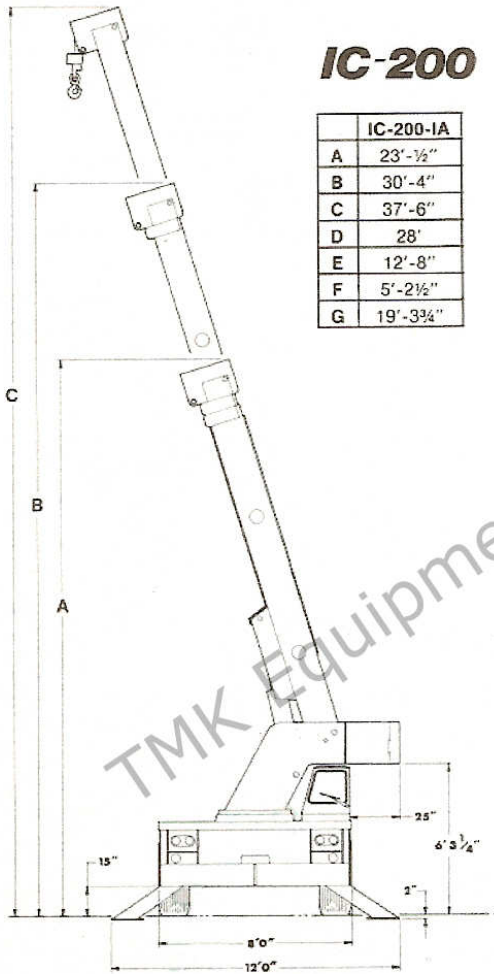

Broderson 15 Ton

IC-200

TMK Equipment and Lease