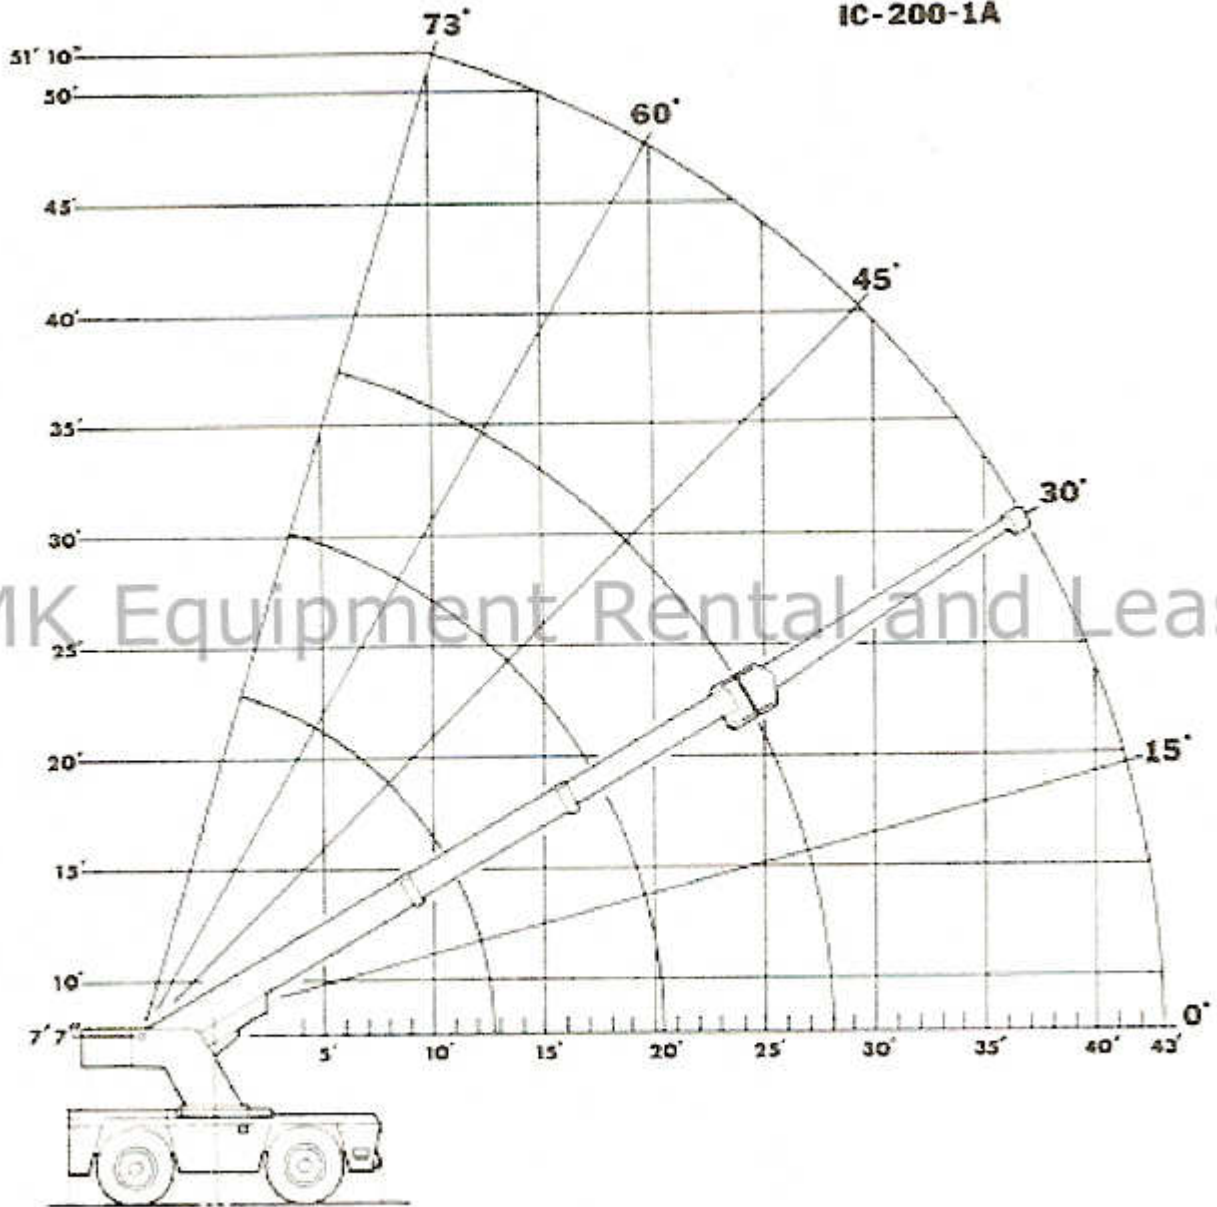

Broderson 15 Ton

IC-200-1A

TMK Equipment and Lease