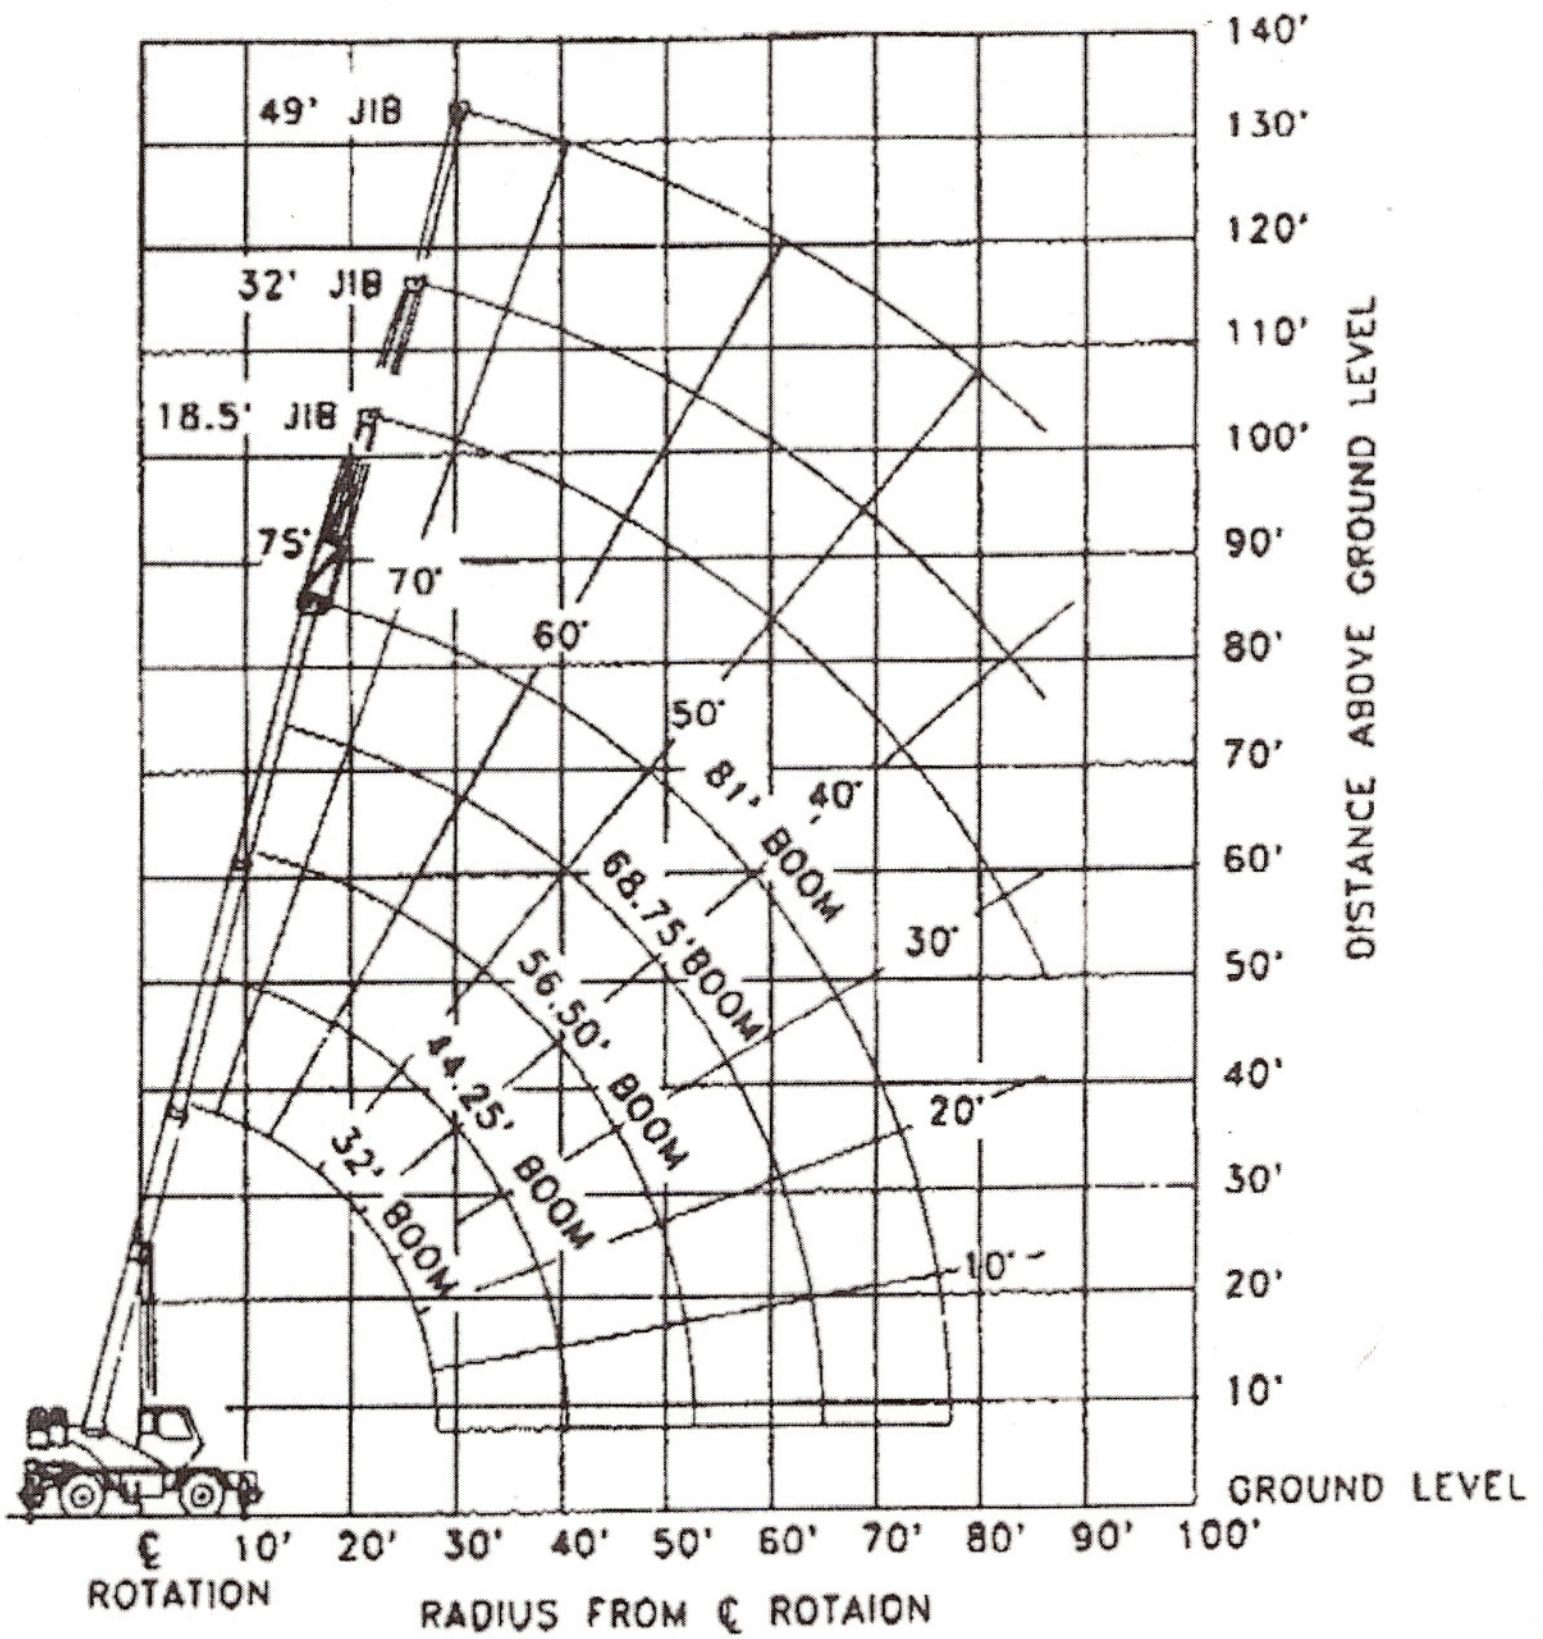

# Lorain RT 350 D- Range Chart

TMK Equipment Rental and Lease, Inc