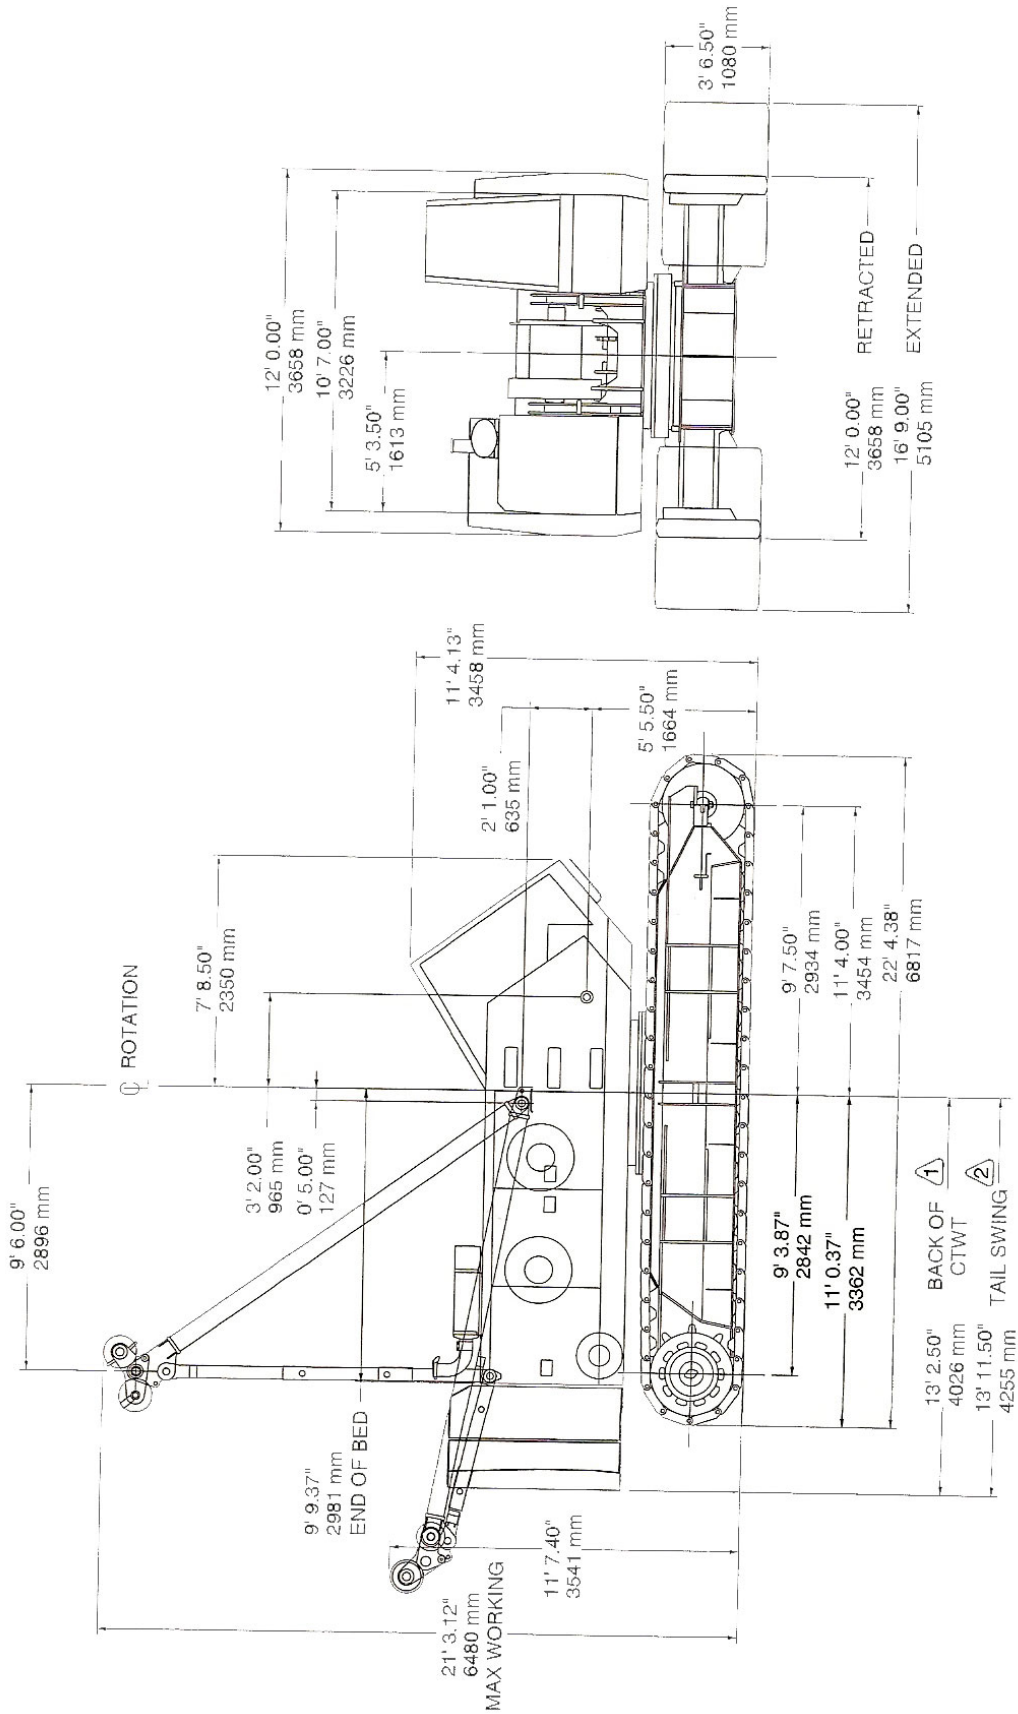

# Manitowoc 100 Ton Crawler 222 Dimensions

① SERIES B DIMENSION 13' 10.50" (4229 mm)

② SERIES B DIMENSION 14' 6.50" (4432 mm)