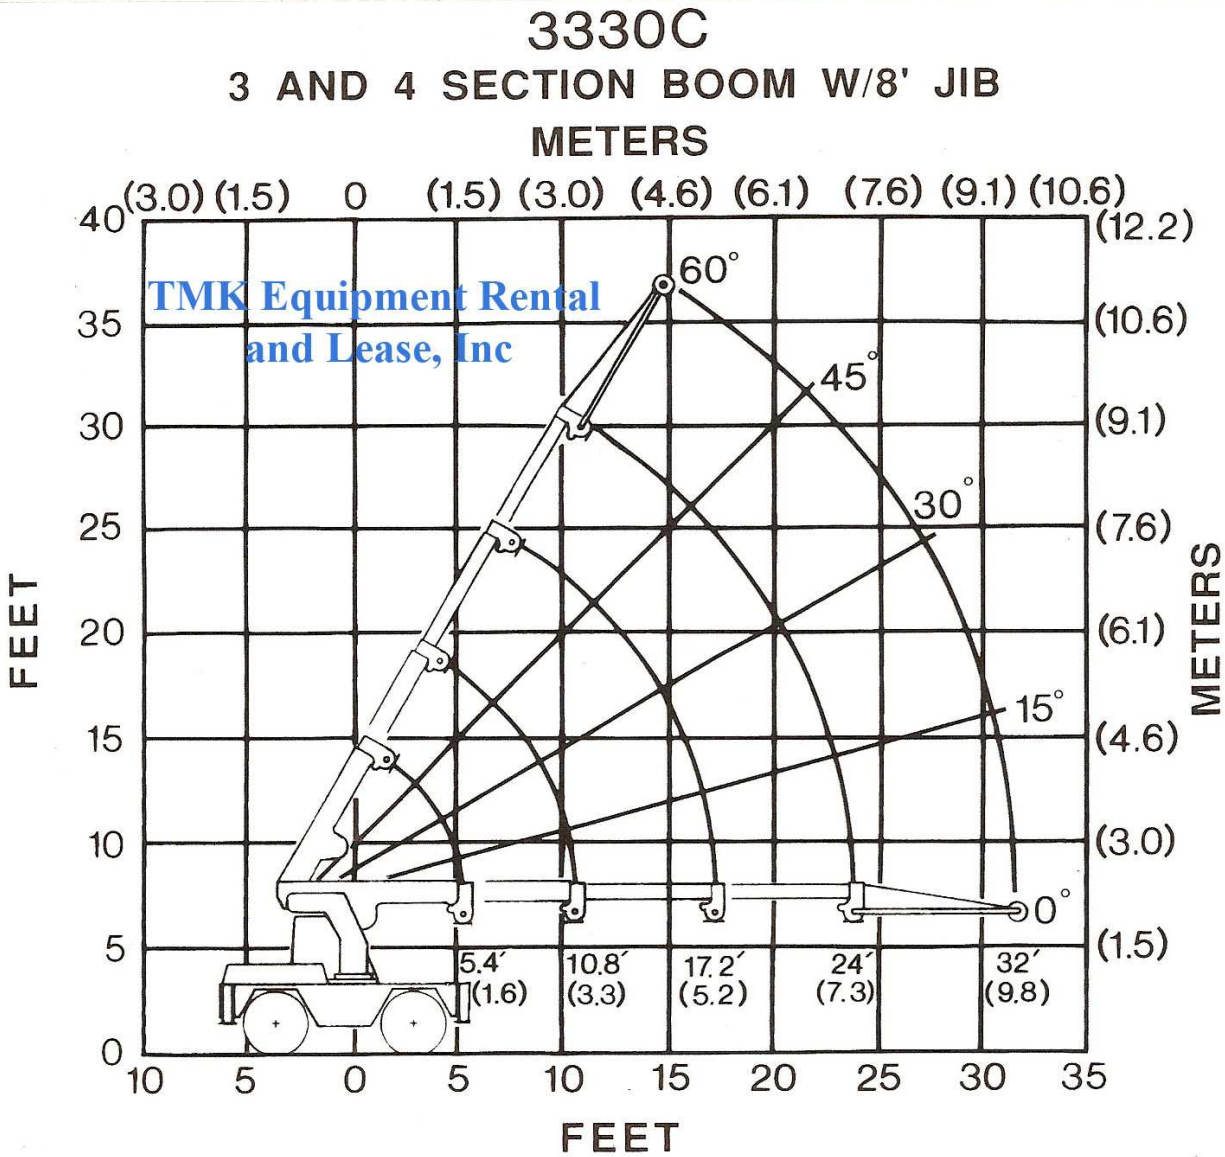

Shuttle Lift Carrydeck 3330 Range Chart

TMK Equipment Rental and Lease, Inc.