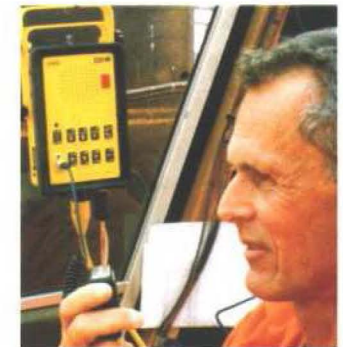

TMK Rental and Lease Inc.

320 CraneCom

NOW WITH VIDEO

The 320 CraneCom provides **FAIL-SAFE CRYSTAL CLEAR COMMUNICATIONS.**

Features include hands-free monitoring, backup battery, cable failure alarms and more. These features are not available with walkie-talkies.

Hard-wired Communications

The signalman is the eyes and ears of the operator.

SIGNALMAN

Good reliable communications prevent accidents and greatly improve productivity, which equals profits. Working at such tight tolerances, a breakdown of communications can be disastrous.

Hard-wired communications provides a fail-safe link between the operator and signalman. This is not possible using walkie-talkies or wireless communication systems.

CRANE OPERATOR

Walkie-Talkies: An Invitation for an Accident